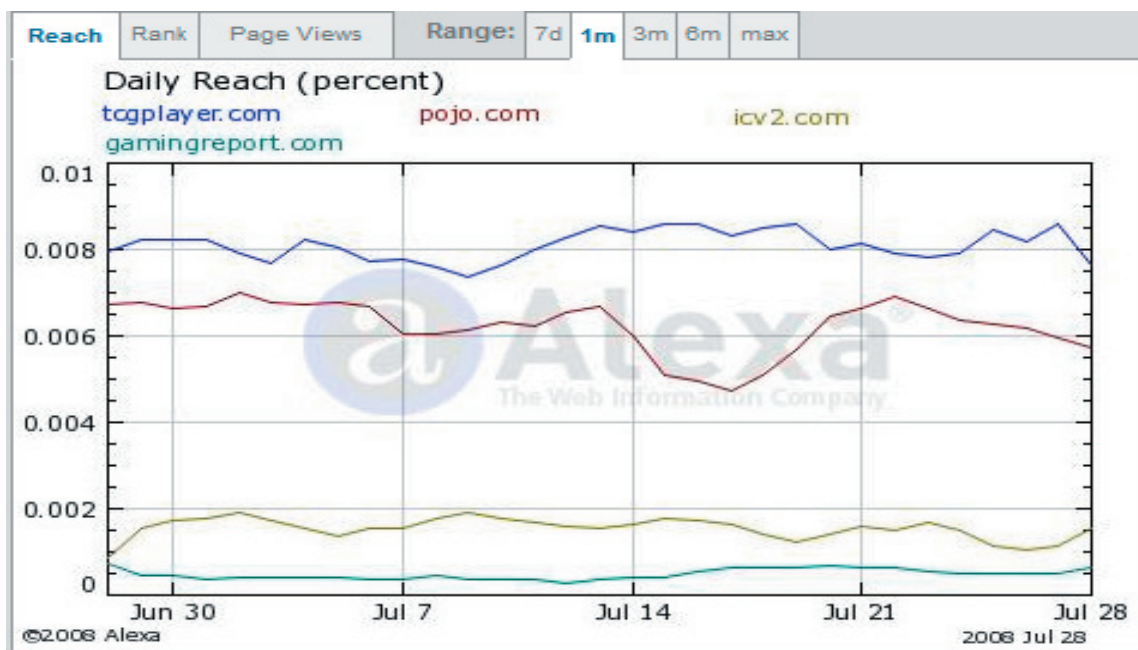

TCGplayer is the largest collectible gaming resource

Site Usage

 **808,310** [Visits](#)

 **6,524,621** [Pageviews](#)

TCGplayer.com averages over 25,000 daily visitors, with more than 400,000 daily page views.

TCGplayer's presence is more than any industry competitor, in rank, page views, and total reach.

Only one publication leads the industry with game coverage, real-time pricing, an emphasis on community and user-driven content, and that is...